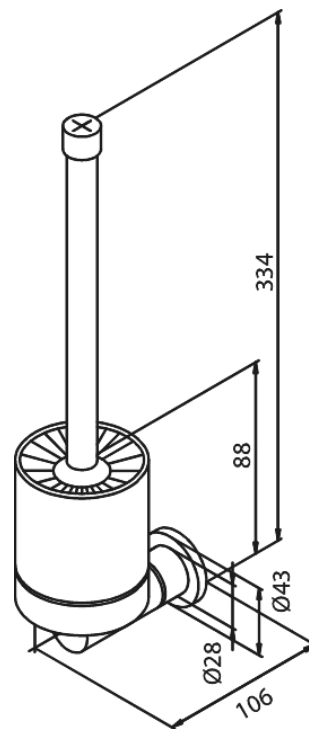

Silhouet

# Toilet Brush and Holder

**Article no.:** 4830177  
**Finish:** Polished Brass PVD  
**Series:** Silhouet

**EAN no.:** 5708516831617

FM Mattsson Mora Group Denmark  
Hvidkærvej 48, 5250 Odense SV, DK-56416218